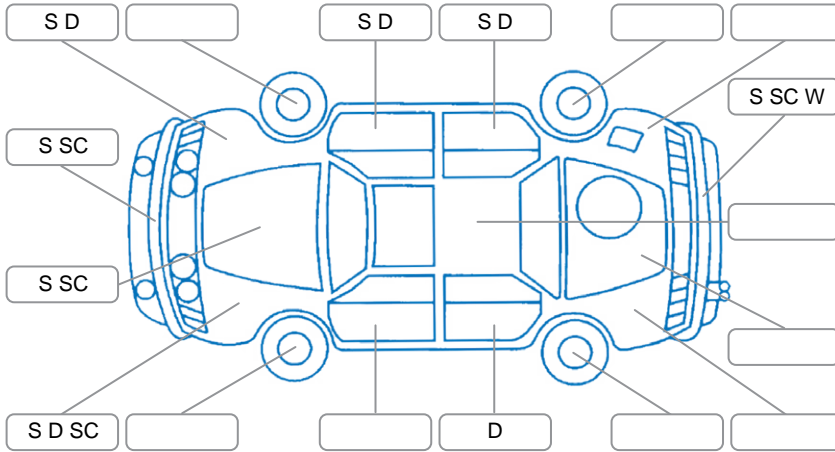

Report ID:	28,174,810	Version:	1
Created:	12 May 2026		

Make:	Suzuki	Model:	Swift
Body Style:	Hatchback	Year:	2018
Rego No.:	LHK487	Rego Expiry:	15 Oct 2026
WoF Expiry:	23 May 2027	Odometer:	88,037 Kms
Good No.:	28174810	VIN:	JSAAZC33S00101895
Next Service:	due now	Service History:	Yes

Key

S = Scratch R = Rust C = Crack * = Decals W = Significant scuffs
 D = Dent PT = Paint defect P = Pin dent SC = Stone Chips

Note: some defects and blemishes may not be displayed in the diagram

Body Inspection Comments