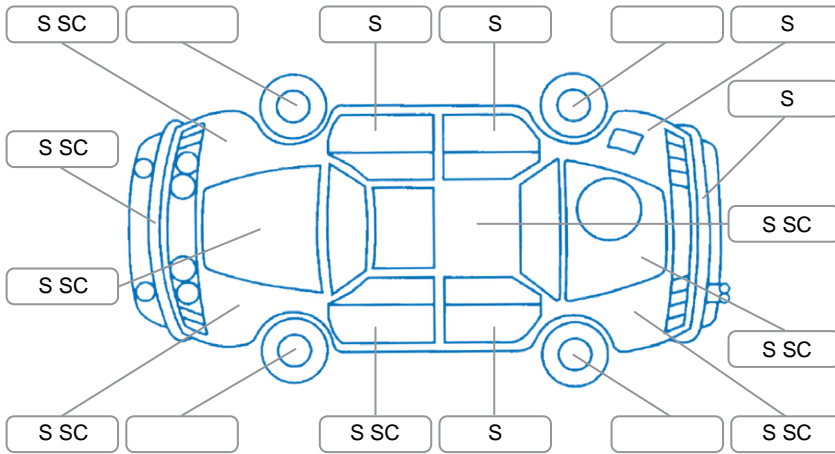

Report ID:	28,174,796	Version:	2
Created:	13 May 2026		

Make:	KIA	Model:	Sportage
Body Style:	SUV	Year:	2017
Rego No.:	KGS535	Rego Expiry:	01 Aug 2026
WoF Expiry:	25 May 2027	Odometer:	231,412 Kms
Good No.:	28174796	VIN:	KNAPN81CSG7194292
Next Service:	241000	Service History:	Yes

Key
 S = Scratch R = Rust C = Crack * = Decals W = Significant scuffs
 D = Dent PT = Paint defect P = Pin dent SC = Stone Chips

Note: some defects and blemishes may not be displayed in the diagram

Body Inspection Comments