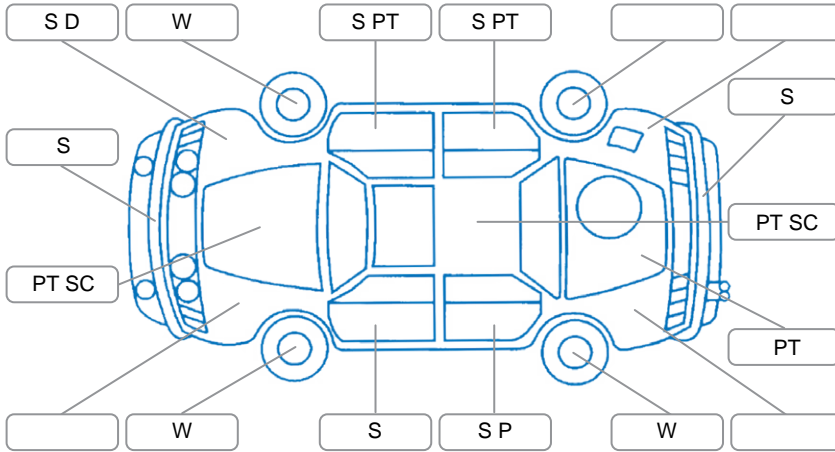

Report ID:	28,174,777	Version:	1
Created:	11 May 2026		

Make:	Nissan	Model:	March
Body Style:	Hatchback	Year:	2007
Rego No.:	MYC173	Rego Expiry:	26 Dec 2026
WoF Expiry:	10 Jul 2026	Odometer:	140,657 Kms
Good No.:	28174777	VIN:	7AT0DH0KX20361037
Next Service:		Service History:	No

Key

S = Scratch R = Rust C = Crack * = Decals W = Significant scuffs
 D = Dent PT = Paint defect P = Pin dent SC = Stone Chips

Note: some defects and blemishes may not be displayed in the diagram

Body Inspection Comments

- Dent left sill panel
- Headlights fogged over
- Drivers exterior mirror cover broken
- Tailgate struts weak

Conditions During Body Inspection

Under Carriage and Under Bonnet Inspection Comments

Interior Comments