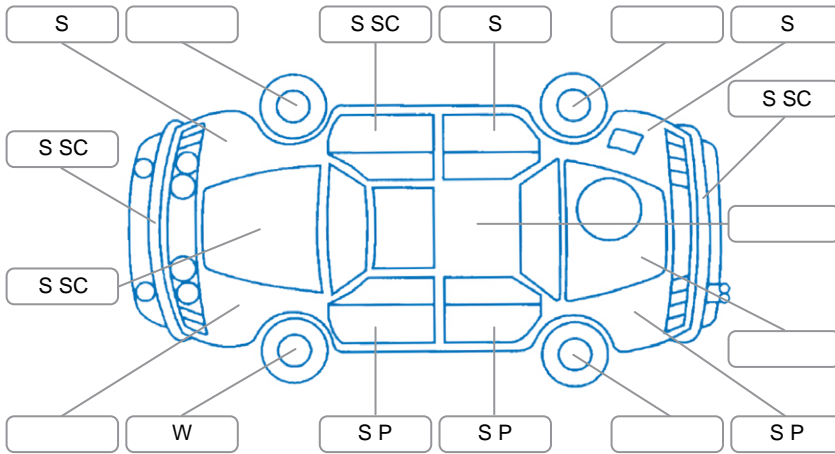

Report ID:	28,174,708	Version:	2
Created:	15 May 2026		

Make:	Mazda	Model:	Axela
Body Style:	Hatchback	Year:	2005
Rego No.:	GUM53	Rego Expiry:	08 Sep 2026
WoF Expiry:	15 Aug 2026	Odometer:	187,274 Kms
Good No.:	28174708	VIN:	7AT0C13JX13203775
Next Service:	142,160	Service History:	Yes

Key
 S = Scratch R = Rust C = Crack * = Decals W = Significant scuffs
 D = Dent PT = Paint defect P = Pin dent SC = Stone Chips

Note: some defects and blemishes may not be displayed in the diagram

Body Inspection Comments

Conditions During Body Inspection: Dry

Under Carriage and Under Bonnet Inspection Comments

Gearbox oil seepage
 Rear sway bar links worn

Interior Comments

Seats:	Average
Carpets:	Average
Panels:	Average
Dashboard:	Average