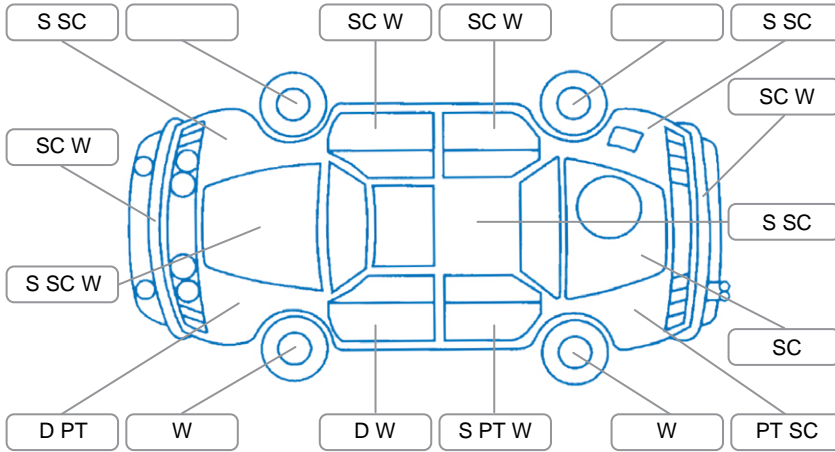

Key

S = Scratch R = Rust C = Crack * = Decals W = Significant scuffs
 D = Dent PT = Paint defect P = Pin dent SC = Stone Chips

Note: some defects and blemishes may not be displayed in the diagram

Body Inspection Comments

Conditions During Body Inspection

Dry

Under Carriage and Under Bonnet Inspection Comments

Rear wheel drive

Interior Comments

Seats: Good

Carpets: Good

Panels: Good

Dashboard: Good

General Comments

Road Conditions During Test Drive

Dry

Engine Timing Mechanism

Timing Chain

Evidence of Cam Belt Replacement Yes No Kms

Inspected by: Rowan Fey