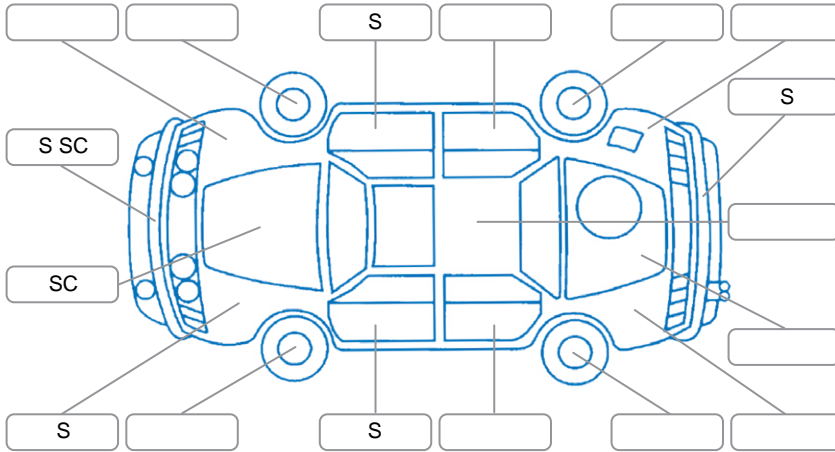

Report ID:	28,174,636	Version:	2
Created:	29 May 2026		

Make:	Skoda	Model:	Superb
Body Style:	Sedan	Year:	2019
Rego No.:	QLC952	Rego Expiry:	13 Aug 2026
WoF Expiry:	28 May 2026	Odometer:	174,115 Kms
Good No.:	28174636	VIN:	TMBBD9NP6J7598918
Next Service:	166000	Service History:	No

Key

S = Scratch R = Rust C = Crack * = Decals W = Significant scuffs
 D = Dent PT = Paint defect P = Pin dent SC = Stone Chips

Note: some defects and blemishes may not be displayed in the diagram

Body Inspection Comments