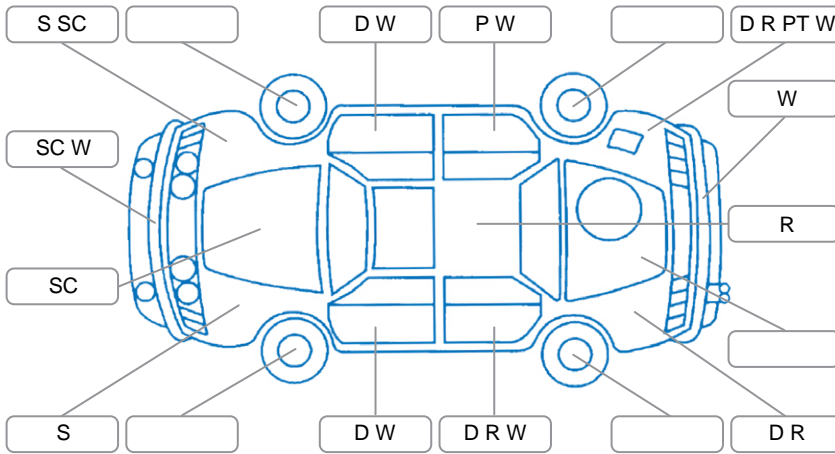

Report ID:	28,174,627	Version:	1
Created:	09 May 2026		

Make:	Suzuki	Model:	Swift
Body Style:	Hatchback	Year:	2007
Rego No.:	RBK757	Rego Expiry:	
WoF Expiry:	25 Mar 2026	Odometer:	151,406 Kms
Good No.:	28174627	VIN:	7AT0GK0CX21200369
Next Service:	Unreadable	Service History:	No

Key

S = Scratch R = Rust C = Crack * = Decals W = Significant scuffs
 D = Dent PT = Paint defect P = Pin dent SC = Stone Chips

Note: some defects and blemishes may not be displayed in the diagram

Body Inspection Comments

- Both wing mirrors paint defect
- Rear left tyre is a spare tyre
- Rear bumper misaligned
- Rear right tyre inner edge wear

Conditions During Body Inspection	Dry
-----------------------------------	-----