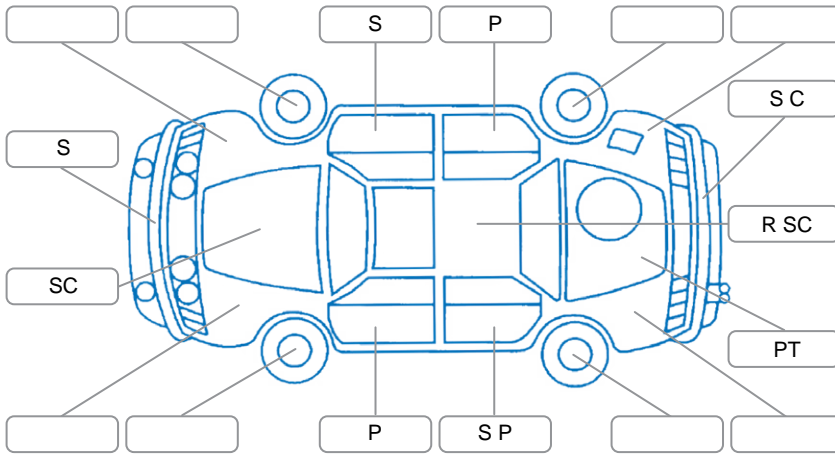

Report ID:	28,174,615	Version:	1
Created:	11 May 2026		

Make:	Hyundai	Model:	Ix35
Body Style:	SUV	Year:	2014
Rego No.:	NLK120	Rego Expiry:	15 Jun 2026
WoF Expiry:	30 Jan 2027	Odometer:	166,059 Kms
Good No.:	28174615	VIN:	KMHJT81FMEU963588
Next Service:	170000	Service History:	No

**Key**  
 S = Scratch    R = Rust    C = Crack    \* = Decals    W = Significant scuffs  
 D = Dent    PT = Paint defect    P = Pin dent    SC = Stone Chips

Note: some defects and blemishes may not be displayed in the diagram