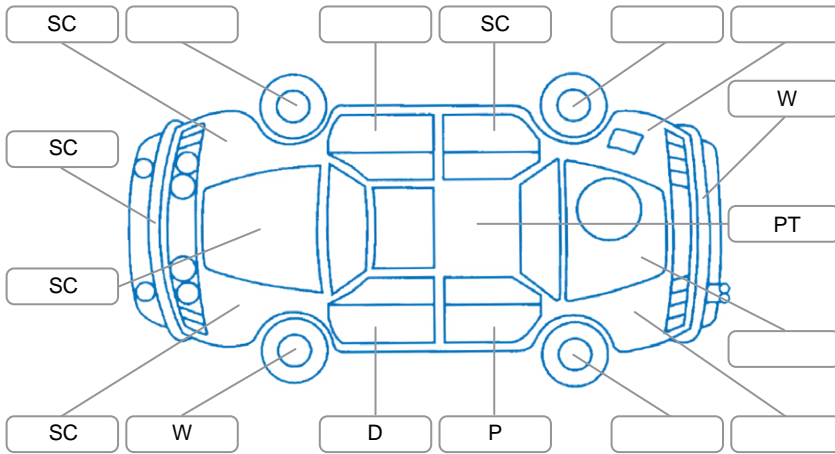

Report ID:	28,174,572	Version:	3
Created:	30 May 2026		

Make:	Toyota	Model:	Highlander
Body Style:	SUV	Year:	2018
Rego No.:	LWC936	Rego Expiry:	19 Apr 2026
WoF Expiry:	01 Jun 2027	Odometer:	208,799 Kms
Good No.:	28174572	VIN:	5TDBZ3FH40S816977
Next Service:	17/4/27 or 218260km	Service History:	Yes

Key

S = Scratch R = Rust C = Crack * = Decals W = Significant scuffs
 D = Dent PT = Paint defect P = Pin dent SC = Stone Chips

Note: some defects and blemishes may not be displayed in the diagram

Body Inspection Comments

Stone chips on windscreen

Conditions During Body Inspection

Dry

Under Carriage and Under Bonnet Inspection Comments

Interior Comments

Seats:	Good
Carpets:	Good
Panels:	Good
Dashboard:	Good

General Comments

Vehicle drove well.