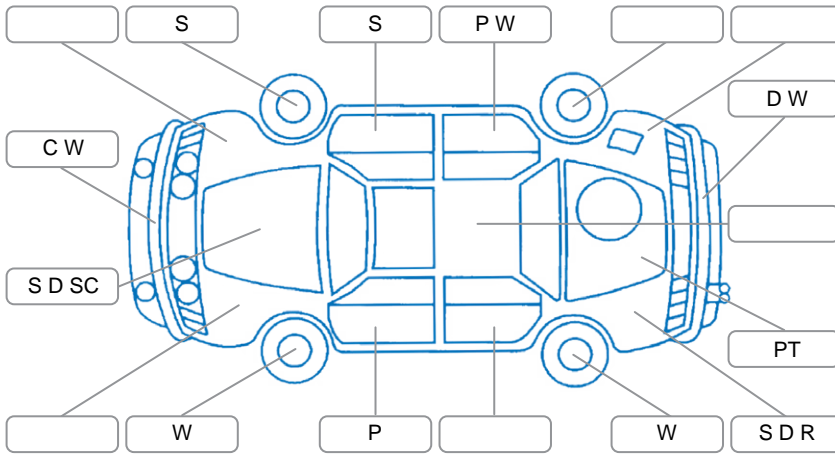

Report ID:	28,174,538	Version:	1
Created:	22 May 2026		

Make:	BMW	Model:	1 Series
Body Style:	Hatchback	Year:	2008
Rego No.:	ELR337	Rego Expiry:	29 May 2026
WoF Expiry:	22 May 2026	Odometer:	106,445 Kms
Good No.:	28174538	VIN:	WBAUD72020PE40739
Next Service:	116,000kms	Service History:	No

**Key**  
 S = Scratch    R = Rust    C = Crack    \* = Decals    W = Significant scuffs  
 D = Dent    PT = Paint defect    P = Pin dent    SC = Stone Chips

Note: some defects and blemishes may not be displayed in the diagram

### Body Inspection Comments

Clear paint is flaking on rear spoiler. Rear part of right sill cover is scuffed. Stone crack in middle of windshield. Right side tyres are not Run-flat. ( Matching tyres required). Moisture in left headlight.