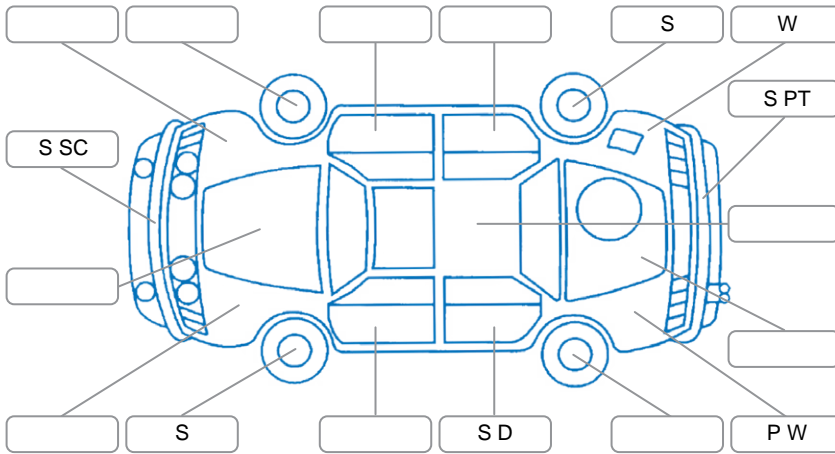

Report ID:	28,174,435	Version:	2
Created:	18 May 2026		

Make:	Honda	Model:	Insight
Body Style:	Hatchback	Year:	2011
Rego No.:	FRW206	Rego Expiry:	11 Apr 2027
WoF Expiry:	16 Feb 2027	Odometer:	129,068 Kms
Good No.:	28174435	VIN:	JHMZE2870BS203501
Next Service:	143,500 Kms	Service History:	Yes

Key
 S = Scratch R = Rust C = Crack * = Decals W = Significant scuffs
 D = Dent PT = Paint defect P = Pin dent SC = Stone Chips

Note: some defects and blemishes may not be displayed in the diagram

Body Inspection Comments

Conditions During Body Inspection: Dry

Under Carriage and Under Bonnet Inspection Comments

Interior Comments

Seats:	Good
Carpets:	Good
Panels:	Good
Dashboard:	Good

General Comments

Road Conditions During Test Drive	Dry	
Engine Timing Mechanism	Timing Chain	
Evidence of Cam Belt Replacement	<input type="checkbox"/> Yes <input type="checkbox"/> No	Kms
Inspected by:	Haden Brown	
Published by:	Harry Dodds	
Inspection Date:	11 May 2026	