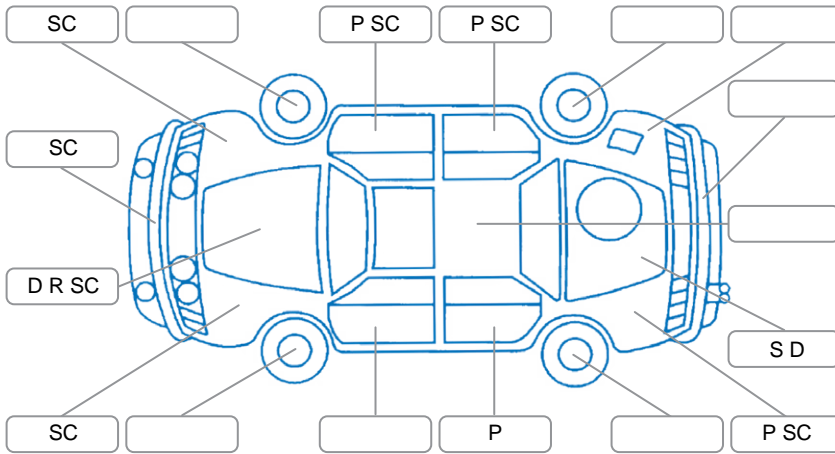

Report ID:	28,174,379	Version:	1
Created:	12 May 2026		

Make:	Ford	Model:	Territory
Body Style:	SUV	Year:	2011
Rego No.:	FZP69	Rego Expiry:	20 Jun 2026
WoF Expiry:	26 Jun 2026	Odometer:	166,463 Kms
Good No.:	28174379	VIN:	6FPAAAJGATBY38035
Next Service:		Service History:	No

**Key**  
 S = Scratch    R = Rust    C = Crack    \* = Decals    W = Significant scuffs  
 D = Dent    PT = Paint defect    P = Pin dent    SC = Stone Chips

Note: some defects and blemishes may not be displayed in the diagram