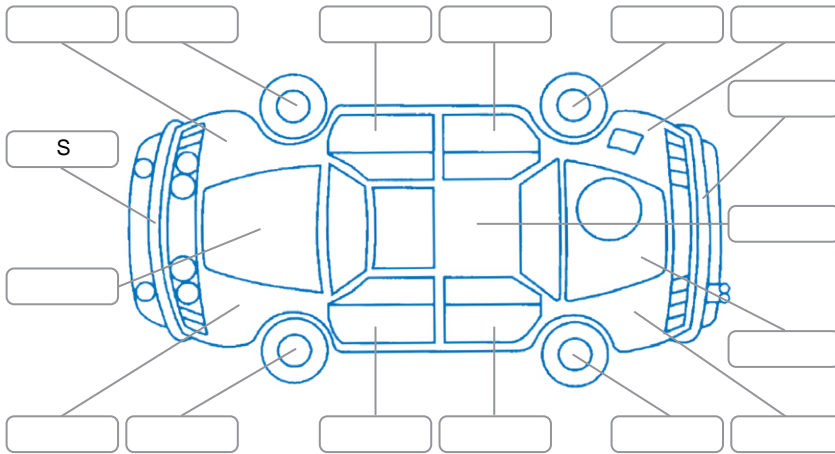

Make:	Suzuki	Model:	Swift
Body Style:	Hatchback	Year:	2007
Rego No.:	EQZ340	Rego Expiry:	07 Oct 2026
WoF Expiry:	08 May 2027	Odometer:	27,374 Kms
Good No.:	28174346	VIN:	7A8GK0C0708192851
Next Service:	40,000km	Service History:	No

Key
 S = Scratch R = Rust C = Crack * = Decals W = Significant scuffs
 D = Dent PT = Paint defect P = Pin dent SC = Stone Chips

Note: some defects and blemishes may not be displayed in the diagram

Body Inspection Comments

Conditions During Body Inspection: Dry

Under Carriage and Under Bonnet Inspection Comments

Interior Comments

Seats:	Good
Carpets:	Good
Panels:	Good
Dashboard:	Good

General Comments

Road Conditions During Test Drive	Dry		
Engine Timing Mechanism	Timing Chain		
Evidence of Cam Belt Replacement	<input type="checkbox"/> Yes	<input type="checkbox"/> No	Kms
Inspected by:	Blair Robertson		
Published by:	Leon Sun		
Inspection Date:	11 May 2026		