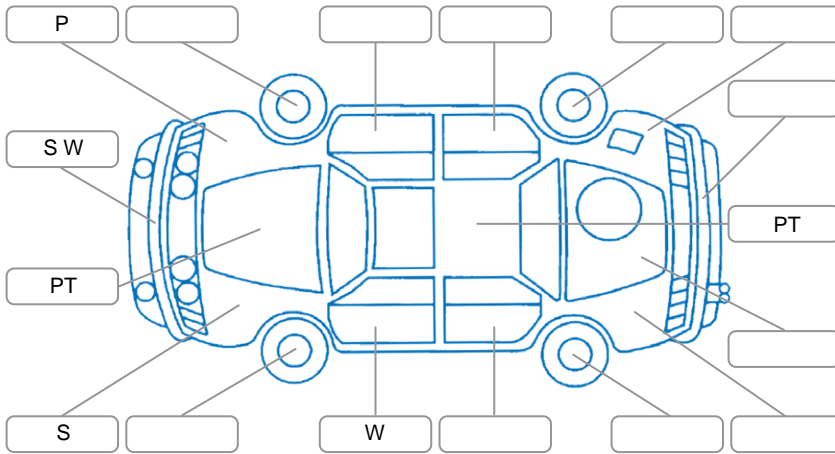

Report ID:	28,174,314	Version:	1
Created:	11 May 2026		

Make:	Nissan	Model:	X-Trail
Body Style:	Wagon	Year:	2008
Rego No.:	MMJ358	Rego Expiry:	16 Aug 2026
WoF Expiry:	27 Mar 2027	Odometer:	145,814 Kms
Good No.:	28174314	VIN:	7AT0DH6LX20000036
Next Service:	156000	Service History:	No

Key
 S = Scratch R = Rust C = Crack * = Decals W = Significant scuffs
 D = Dent PT = Paint defect P = Pin dent SC = Stone Chips

Note: some defects and blemishes may not be displayed in the diagram

Body Inspection Comments

Conditions During Body Inspection: Dry

Under Carriage and Under Bonnet Inspection Comments

Oil leaks around front area
 Rust developing lower radiator support

Interior Comments

Seats:	Good
Carpets:	Good
Panels:	Good
Dashboard:	Good