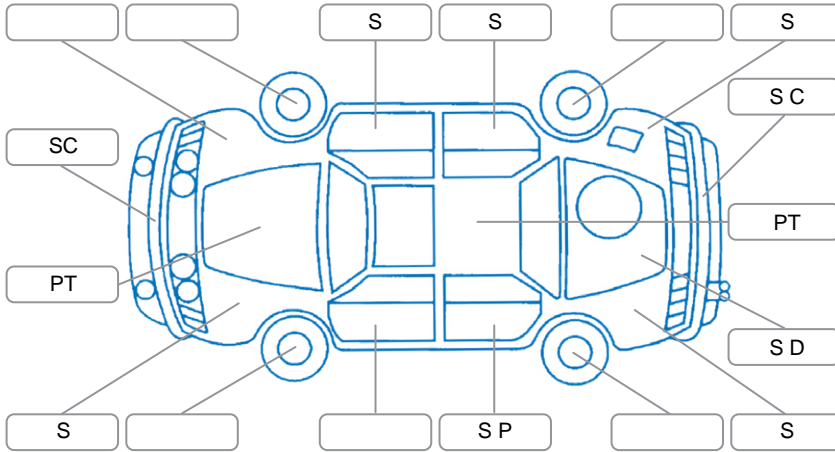

Report ID:	28,174,295	Version:	1
Created:	19 May 2026		

Make:	Toyota	Model:	Passo
Body Style:	Hatchback	Year:	2005
Rego No.:	GQF801	Rego Expiry:	17 Nov 2026
WoF Expiry:	01 Aug 2026	Odometer:	182,867 Kms
Good No.:	28174295	VIN:	7AT0H650X12042135
Next Service:	191000	Service History:	No

Key

S = Scratch R = Rust C = Crack * = Decals W = Significant scuffs
 D = Dent PT = Paint defect P = Pin dent SC = Stone Chips

Note: some defects and blemishes may not be displayed in the diagram

Body Inspection Comments