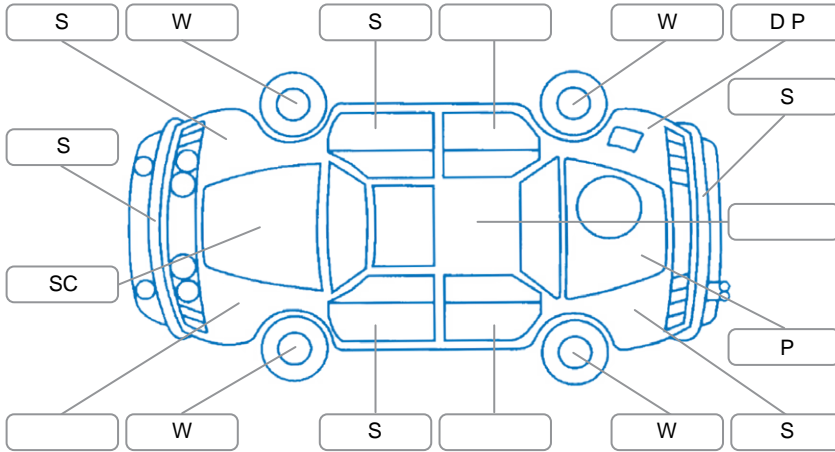

Report ID:	28,174,248	Version:	1
Created:	11 May 2026		

Make:	Mini	Model:	Cooper
Body Style:	Convertible	Year:	2005
Rego No.:	HTK589	Rego Expiry:	23 Jul 2026
WoF Expiry:	28 Apr 2027	Odometer:	152,775 Kms
Good No.:	28174248	VIN:	WMWRH32070TG84977
Next Service:	160000	Service History:	No

Key

S = Scratch R = Rust C = Crack * = Decals W = Significant scuffs
 D = Dent PT = Paint defect P = Pin dent SC = Stone Chips

Note: some defects and blemishes may not be displayed in the diagram

Body Inspection Comments

Roof operation not inspected
 Bonnet struts weak

Conditions During Body Inspection

Under Carriage and Under Bonnet Inspection Comments

Oil leaks

Interior Comments

Seats:	Good
Carpets:	Good
Panels:	Good
Dashboard:	Good