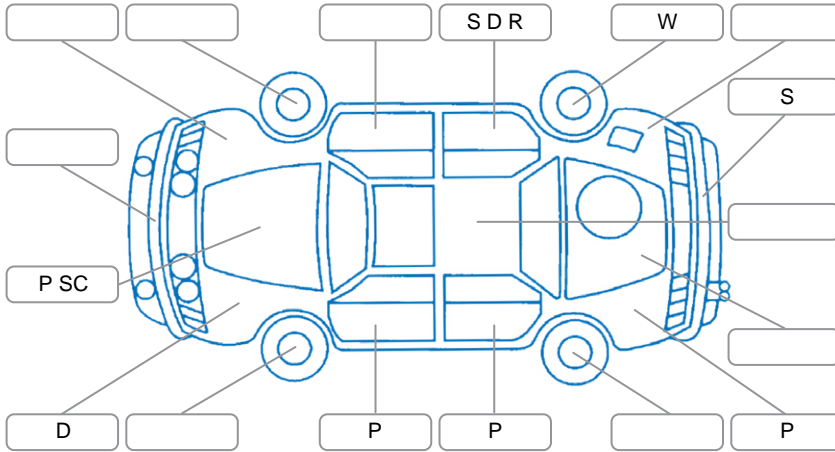

Report ID:	28,174,224	Version:	1
Created:	11 May 2026		

Make:	Subaru	Model:	Forester
Body Style:	Wagon	Year:	2008
Rego No.:	LDP265	Rego Expiry:	14 Jul 2026
WoF Expiry:	12 Nov 2026	Odometer:	191,189 Kms
Good No.:	28174224	VIN:	7AT0GF17X17021012
Next Service:	198,100 kms	Service History:	No

Key

S = Scratch R = Rust C = Crack * = Decals W = Significant scuffs
 D = Dent PT = Paint defect P = Pin dent SC = Stone Chips

Note: some defects and blemishes may not be displayed in the diagram

Body Inspection Comments