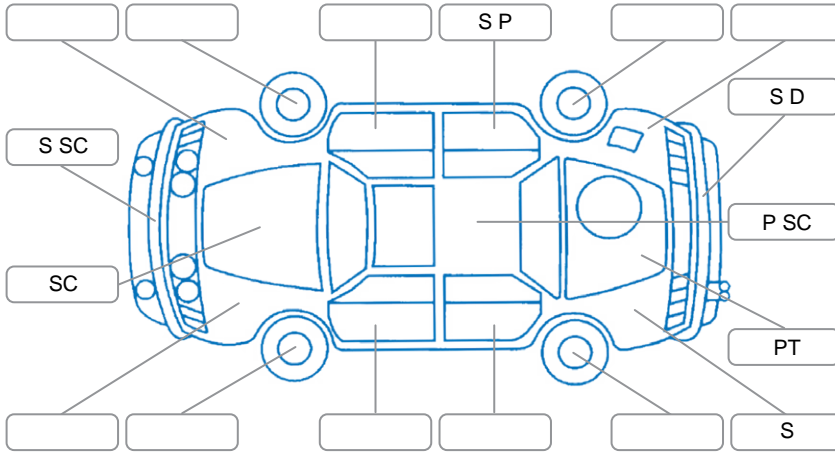

Key

S = Scratch R = Rust C = Crack * = Decals W = Significant scuffs
 D = Dent PT = Paint defect P = Pin dent SC = Stone Chips

Note: some defects and blemishes may not be displayed in the diagram

Body Inspection Comments

Stone chips in windscreen.
 Drivers door seal is torn.

Conditions During Body Inspection

Dry

Under Carriage and Under Bonnet Inspection Comments

Engine oil leak.

Interior Comments

Seats:	Good, drivers seat bolster split.
Carpets:	Good
Panels:	Good
Dashboard:	Good