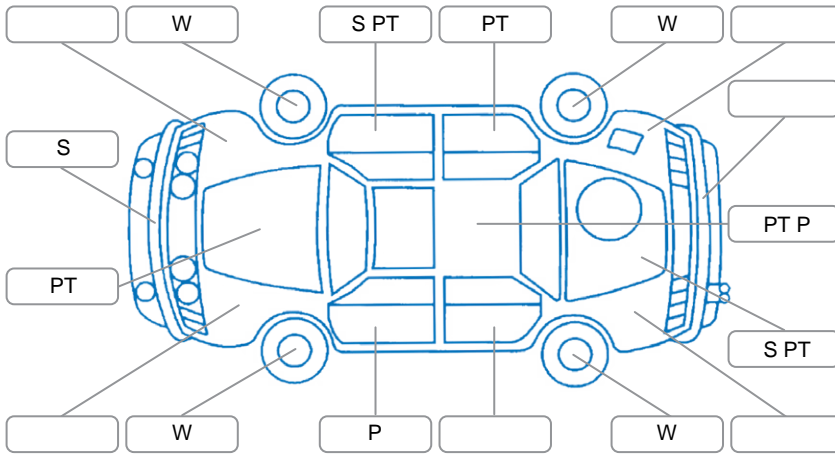

Report ID:	28,174,173	Version:	2
Created:	22 May 2026		

Make:	KIA	Model:	Sportage
Body Style:	SUV	Year:	2016
Rego No.:	QNU748	Rego Expiry:	23 Apr 2027
WoF Expiry:	05 Jun 2027	Odometer:	89,420 Kms
Good No.:	28174173	VIN:	KNAPM81AMG7190747
Next Service:	99450 kms	Service History:	Yes

Key
 S = Scratch R = Rust C = Crack * = Decals W = Significant scuffs
 D = Dent PT = Paint defect P = Pin dent SC = Stone Chips

Note: some defects and blemishes may not be displayed in the diagram

Body Inspection Comments