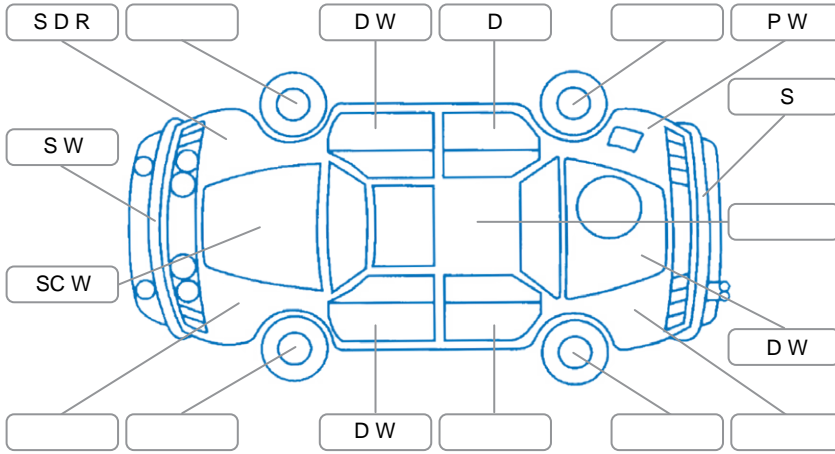

Report ID:	28,174,160	Version:	1
Created:	12 May 2026		

Make:	Nissan	Model:	Wingroad
Body Style:	Wagon	Year:	1996
Rego No.:	AUH921	Rego Expiry:	18 May 2027
WoF Expiry:	04 Nov 2026	Odometer:	255,560 Kms
Good No.:	28174160	VIN:	7A8DH5G0702125046
Next Service:	260700km	Service History:	No

Key

S = Scratch R = Rust C = Crack * = Decals W = Significant scuffs
 D = Dent PT = Paint defect P = Pin dent SC = Stone Chips

Note: some defects and blemishes may not be displayed in the diagram

Body Inspection Comments