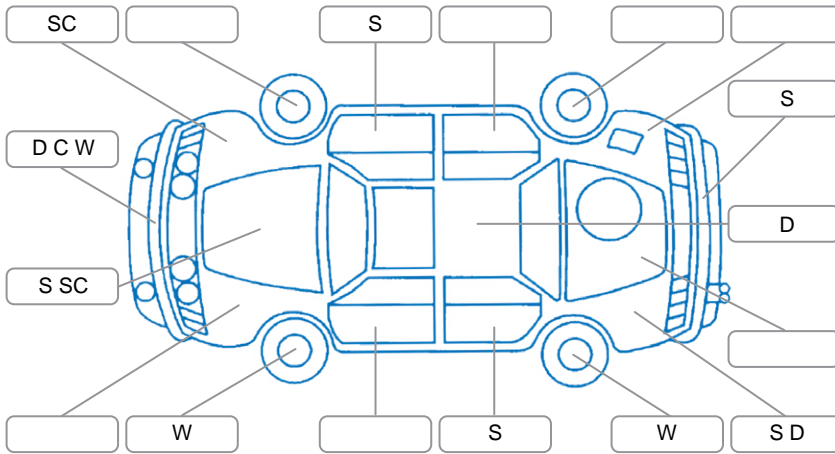

Report ID:	28,174,071	Version:	1
Created:	14 May 2026		

Make:	Ford	Model:	Fiesta
Body Style:	Hatchback	Year:	2014
Rego No.:	HGK51	Rego Expiry:	08 Feb 2027
WoF Expiry:	26 May 2027	Odometer:	118,110 Kms
Good No.:	28174071	VIN:	MNB8XXARJ8DG15698
Next Service:	128,100kms	Service History:	No

Key
 S = Scratch R = Rust C = Crack * = Decals W = Significant scuffs
 D = Dent PT = Paint defect P = Pin dent SC = Stone Chips

Note: some defects and blemishes may not be displayed in the diagram

Body Inspection Comments