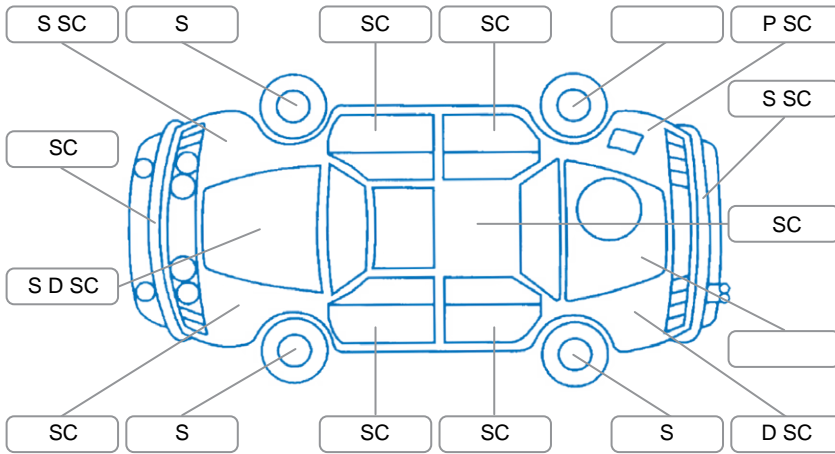

Key
 S = Scratch R = Rust C = Crack * = Decals W = Significant scuffs
 D = Dent PT = Paint defect P = Pin dent SC = Stone Chips

Note: some defects and blemishes may not be displayed in the diagram

Body Inspection Comments

Stone chip in windscreen.

Conditions During Body Inspection: Dry

Under Carriage and Under Bonnet Inspection Comments

Interior Comments

Seats:	Good
Carpets:	Average
Panels:	Average
Dashboard:	Good

General Comments