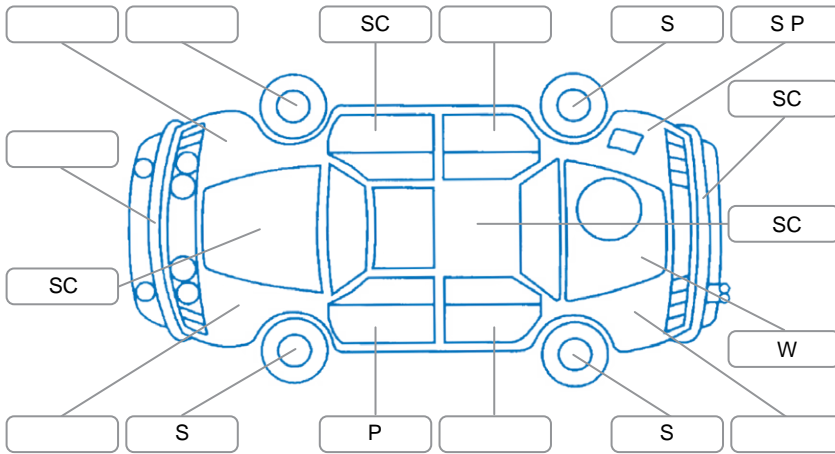

Report ID:	28,174,059	Version:	5
Created:	28 May 2026		

Make:	KIA	Model:	Sportage
Body Style:	SUV	Year:	2017
Rego No.:	LBM515	Rego Expiry:	10 Jun 2026
WoF Expiry:	13 Dec 2026	Odometer:	141,730 Kms
Good No.:	28174059	VIN:	KNAPN81CSH7393816
Next Service:	150,000kms	Service History:	No

Key
 S = Scratch R = Rust C = Crack * = Decals W = Significant scuffs
 D = Dent PT = Paint defect P = Pin dent SC = Stone Chips

Note: some defects and blemishes may not be displayed in the diagram

Body Inspection Comments