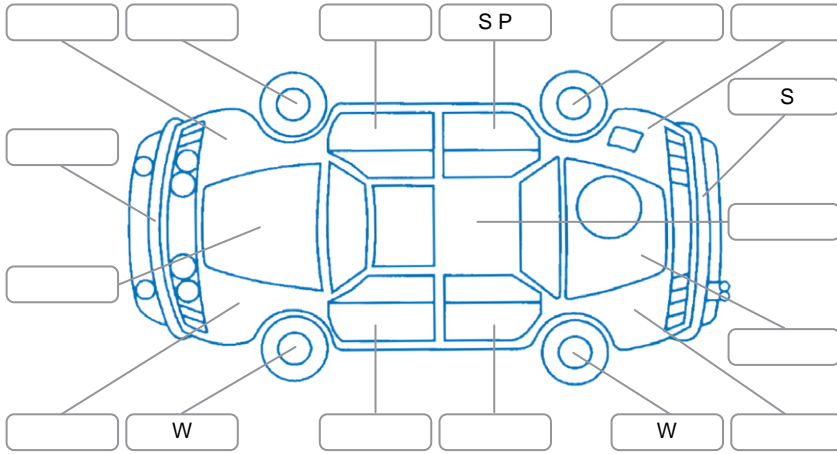

Report ID:	28,174,037	Version:	1
Created:	12 May 2026		

Make:	Mini	Model:	Cooper S Crossover
Body Style:	Wagon	Year:	2012
Rego No.:	PCC817	Rego Expiry:	11 Nov 2026
WoF Expiry:	05 May 2027	Odometer:	141,321 Kms
Good No.:	28174037	VIN:	WMWZC32060WM94582
Next Service:	139000	Service History:	No

Key

S = Scratch R = Rust C = Crack * = Decals W = Significant scuffs
 D = Dent PT = Paint defect P = Pin dent SC = Stone Chips

Note: some defects and blemishes may not be displayed in the diagram

Body Inspection Comments

Conditions During Body Inspection

Under Carriage and Under Bonnet Inspection Comments

Oil seepage

Interior Comments

Seats:	Good
Carpets:	Good
Panels:	Good
Dashboard:	Good

General Comments

One key fob button broken