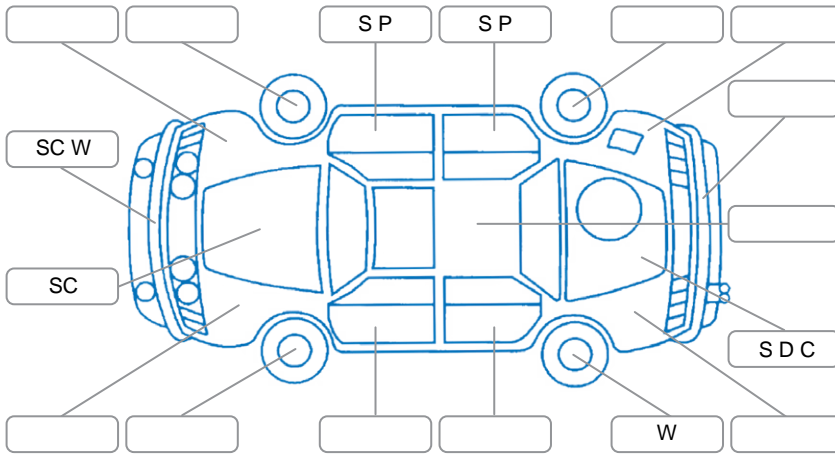

Report ID:	28,173,788	Version:	1
Created:	21 May 2026		

Make:	Toyota	Model:	Wish
Body Style:	Wagon	Year:	2009
Rego No.:	NHB551	Rego Expiry:	22 May 2026
WoF Expiry:	03 Jun 2027	Odometer:	133,905 Kms
Good No.:	28173788	VIN:	7AT0H64BX20020667
Next Service:	143,800kms	Service History:	No

Key
 S = Scratch R = Rust C = Crack * = Decals W = Significant scuffs
 D = Dent PT = Paint defect P = Pin dent SC = Stone Chips

Note: some defects and blemishes may not be displayed in the diagram

Body Inspection Comments

Conditions During Body Inspection: Wet Dry

Under Carriage and Under Bonnet Inspection Comments

Interior Comments

Seats:	Good
Carpets:	Good
Panels:	Good
Dashboard:	Good

General Comments

Road Conditions During Test Drive	Dry	
Engine Timing Mechanism	Timing Chain	
Evidence of Cam Belt Replacement	<input type="checkbox"/> Yes <input type="checkbox"/> No	Kms
Inspected by:	Yuki Itohara	
Published by:	Glen Charlton	
Inspection Date:	21 May 2026	