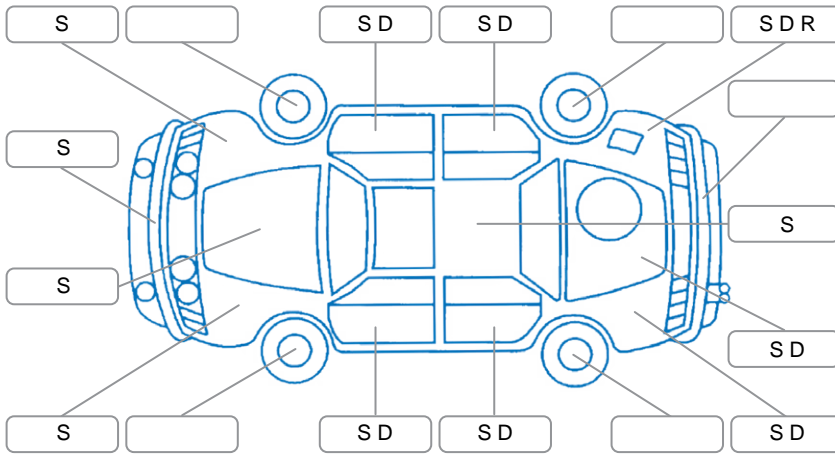

Report ID:	28,173,682	Version:	1
Created:	10 May 2026		

Make:	Toyota	Model:	Hilux
Body Style:	Utility	Year:	2013
Rego No.:	REJ512	Rego Expiry:	22 May 2026
WoF Expiry:	03 Jun 2026	Odometer:	233,098 Kms
Good No.:	28173682	VIN:	MR0FZ29G101730345
Next Service:	229000	Service History:	Yes

Key
 S = Scratch R = Rust C = Crack * = Decals W = Significant scuffs
 D = Dent PT = Paint defect P = Pin dent SC = Stone Chips

Note: some defects and blemishes may not be displayed in the diagram

Body Inspection Comments

Windscreen stone chip outside cva, roof rack keys missing ,canopy hard lid key missing ,

Conditions During Body Inspection

Under Carriage and Under Bonnet Inspection Comments

Excessive Engine and transmission oil leak, aftermarket radiator ,underbody surface rust,