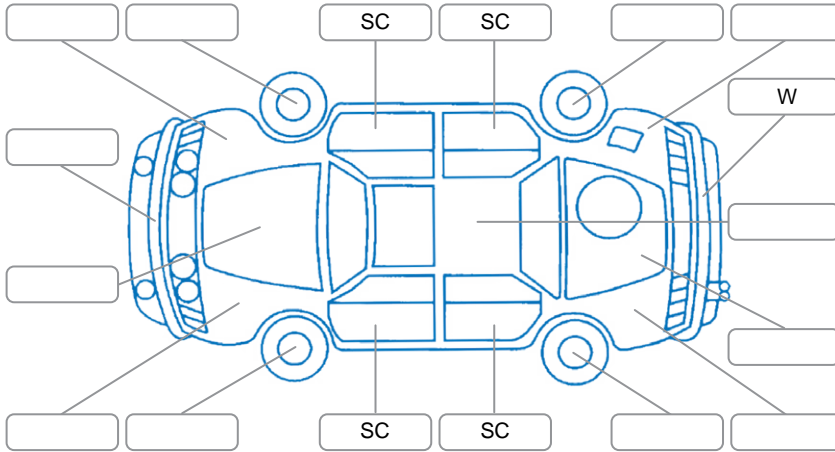

Report ID:	28,173,630	Version:	1
Created:	31 May 2026		

Make:	Skoda	Model:	Octavia
Body Style:	Wagon	Year:	2016
Rego No.:	JWK1	Rego Expiry:	23 Aug 2026
WoF Expiry:	10 Jun 2027	Odometer:	136,516 Kms
Good No.:	28173630	VIN:	TMBKE9NE4G0203115
Next Service:	151,000 kms	Service History:	Yes

**Key**

S = Scratch    R = Rust    C = Crack    \* = Decals    W = Significant scuffs  
 D = Dent    PT = Paint defect    P = Pin dent    SC = Stone Chips

Note: some defects and blemishes may not be displayed in the diagram