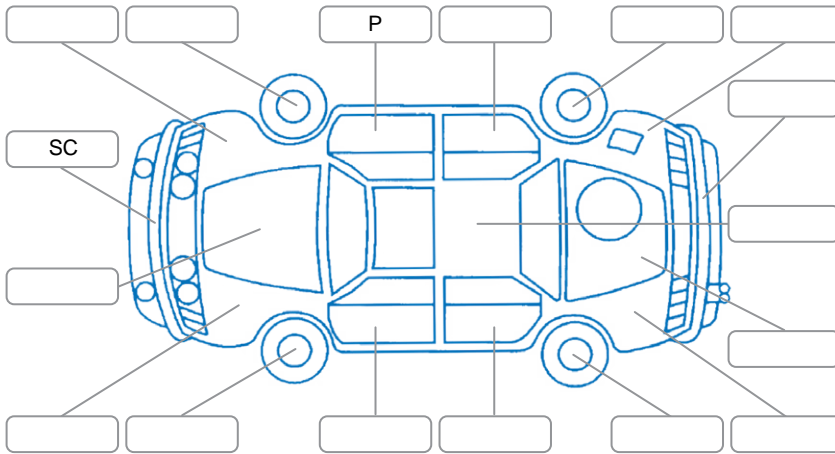

Report ID:	28,173,551	Version:	2
Created:	11 May 2026		

Make:	Mitsubishi	Model:	ASX
Body Style:	SUV	Year:	2021
Rego No.:	RSC872	Rego Expiry:	22 Jun 2026
WoF Expiry:	23 Dec 2026	Odometer:	39,191 Kms
Good No.:	28173551	VIN:	JMFXTGA2WNU000206
Next Service:	49000km	Service History:	Yes

Key
 S = Scratch R = Rust C = Crack * = Decals W = Significant scuffs
 D = Dent PT = Paint defect P = Pin dent SC = Stone Chips

Note: some defects and blemishes may not be displayed in the diagram

Body Inspection Comments

Conditions During Body Inspection: Dry

Under Carriage and Under Bonnet Inspection Comments

Interior Comments

Seats:	Good
Carpets:	Good
Panels:	Good
Dashboard:	Good

General Comments

Front wheel drive

Road Conditions During Test Drive	Dry		
Engine Timing Mechanism	Timing Chain		
Evidence of Cam Belt Replacement	<input type="checkbox"/> Yes	<input type="checkbox"/> No	Kms
Inspected by:	Haden Brown		
Published by:	Scott Stewart		
Inspection Date:	11 May 2026		