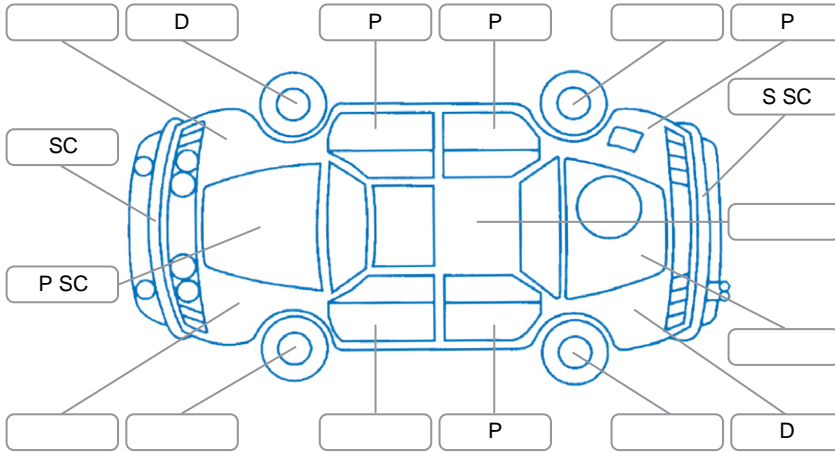

**Key**

S = Scratch    R = Rust    C = Crack    \* = Decals    W = Significant scuffs  
 D = Dent    PT = Paint defect    P = Pin dent    SC = Stone Chips

Note: some defects and blemishes may not be displayed in the diagram

**Body Inspection Comments**

Windscreen chipped.

Conditions During Body Inspection

Dry

**Under Carriage and Under Bonnet Inspection Comments**

Oil leaks.

**Interior Comments**

Seats: Good