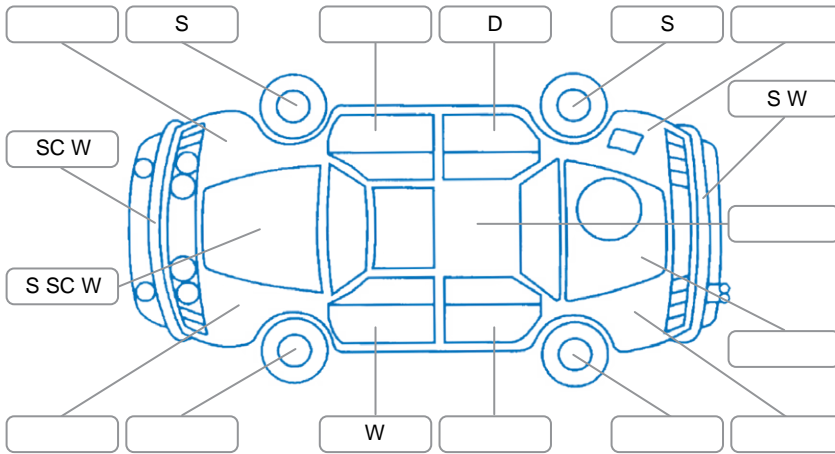

Report ID:	28,173,431	Version:	2
Created:	22 May 2026		

Make:	Subaru	Model:	Forester
Body Style:	Wagon	Year:	2008
Rego No.:	LWL479	Rego Expiry:	30 Dec 2026
WoF Expiry:	05 Dec 2026	Odometer:	195,074 Kms
Good No.:	28173431	VIN:	7AT0GF17X18024759
Next Service:	205,177 Kms	Service History:	No

Key
 S = Scratch R = Rust C = Crack * = Decals W = Significant scuffs
 D = Dent PT = Paint defect P = Pin dent SC = Stone Chips

Note: some defects and blemishes may not be displayed in the diagram

Body Inspection Comments

Conditions During Body Inspection: Dry

Under Carriage and Under Bonnet Inspection Comments

Interior Comments

Seats:	Good
Carpets:	Good
Panels:	Good
Dashboard:	Good

General Comments

AWD.

Road Conditions During Test Drive	Dry		
Engine Timing Mechanism	Timing Chain		
Evidence of Cam Belt Replacement	<input type="checkbox"/> Yes	<input type="checkbox"/> No	Kms
Inspected by:	Haden Brown		
Published by:	Joshua Harris		
Inspection Date:	11 May 2026		