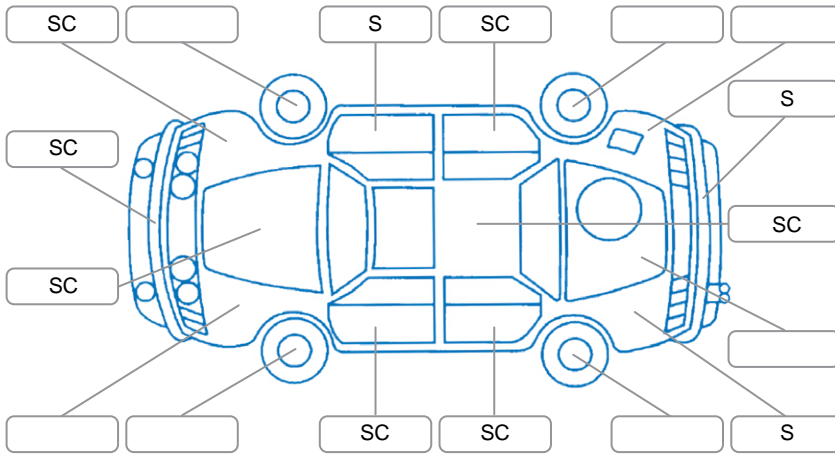

Report ID:	28,173,420	Version:	1
Created:	21 May 2026		

Make:	Ssangyong	Model:	Korando
Body Style:	SUV	Year:	2013
Rego No.:	GTJ159	Rego Expiry:	21 May 2026
WoF Expiry:	29 Apr 2027	Odometer:	169,497 Kms
Good No.:	28173420	VIN:	KPTB0A18SDP105771
Next Service:	180000	Service History:	No

Key
 S = Scratch R = Rust C = Crack * = Decals W = Significant scuffs
 D = Dent PT = Paint defect P = Pin dent SC = Stone Chips

Note: some defects and blemishes may not be displayed in the diagram

Body Inspection Comments