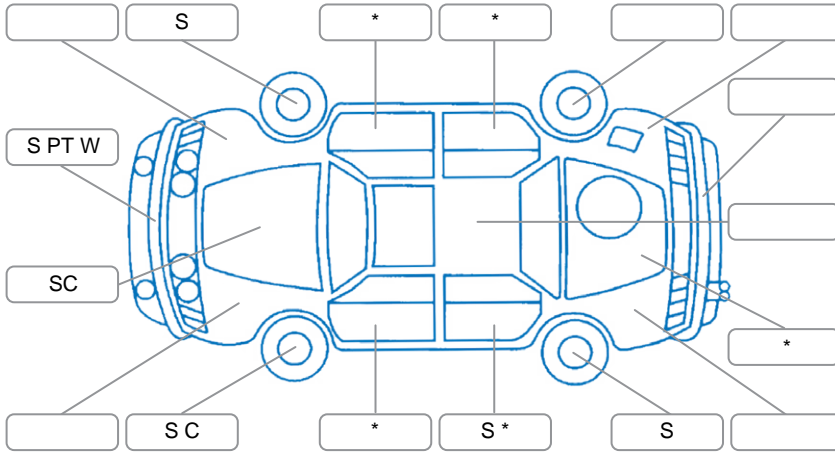

Key

S = Scratch R = Rust C = Crack * = Decals W = Significant scuffs
 D = Dent PT = Paint defect P = Pin dent SC = Stone Chips

Note: some defects and blemishes may not be displayed in the diagram

Body Inspection Comments

Driver door seal torn, L headlight scratch,

Conditions During Body Inspection

Under Carriage and Under Bonnet Inspection Comments

Tyres shoulder wear.

Interior Comments

Seats:	both front seat stain,
Carpets:	Good
Panels:	Good
Dashboard:	Good