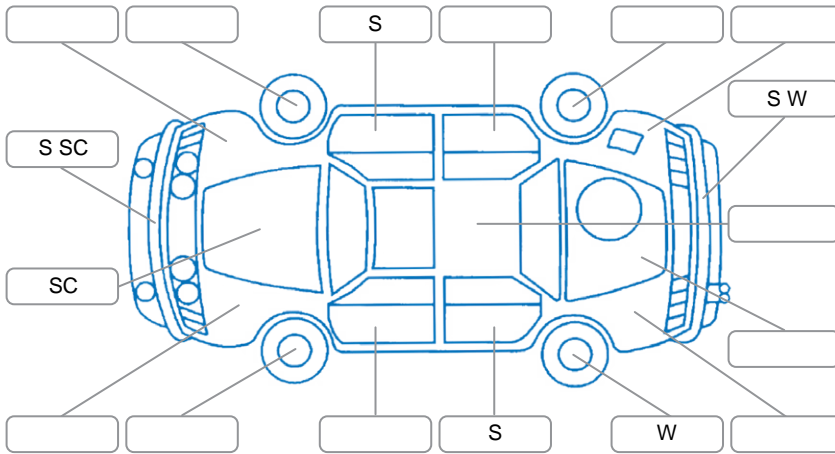

Report ID:	28,173,338	Version:	2
Created:	26 May 2026		

Make:	Holden	Model:	Commodore
Body Style:	Sedan	Year:	2018
Rego No.:	LFY512	Rego Expiry:	13 Mar 2027
WoF Expiry:	03 Jun 2027	Odometer:	102,824 Kms
Good No.:	28173338	VIN:	W0VZX6ED6J1086465
Next Service:	118000	Service History:	Yes

Key

S = Scratch R = Rust C = Crack * = Decals W = Significant scuffs
 D = Dent PT = Paint defect P = Pin dent SC = Stone Chips

Note: some defects and blemishes may not be displayed in the diagram

Body Inspection Comments

Conditions During Body Inspection: Dry

Under Carriage and Under Bonnet Inspection Comments

Interior Comments

Seats:	Good
Carpets:	Good
Panels:	Good
Dashboard:	Good

General Comments

Road Conditions During Test Drive	Dry	
Engine Timing Mechanism	Timing Chain	
Evidence of Cam Belt Replacement	<input type="checkbox"/> Yes <input type="checkbox"/> No	Kms