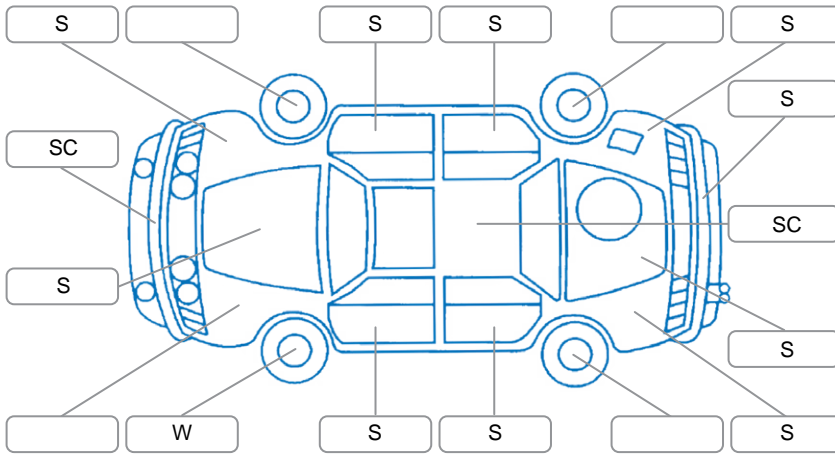

Report ID:	28,173,184	Version:	1
Created:	21 May 2026		

Make:	Holden	Model:	Cruze
Body Style:	Hatchback	Year:	2014
Rego No.:	HFF222	Rego Expiry:	12 Jul 2026
WoF Expiry:	01 Jun 2027	Odometer:	72,521 Kms
Good No.:	28173184	VIN:	6G1PE6EN7EL922743
Next Service:	75000	Service History:	No

Key

S = Scratch R = Rust C = Crack * = Decals W = Significant scuffs
 D = Dent PT = Paint defect P = Pin dent SC = Stone Chips

Note: some defects and blemishes may not be displayed in the diagram

Body Inspection Comments