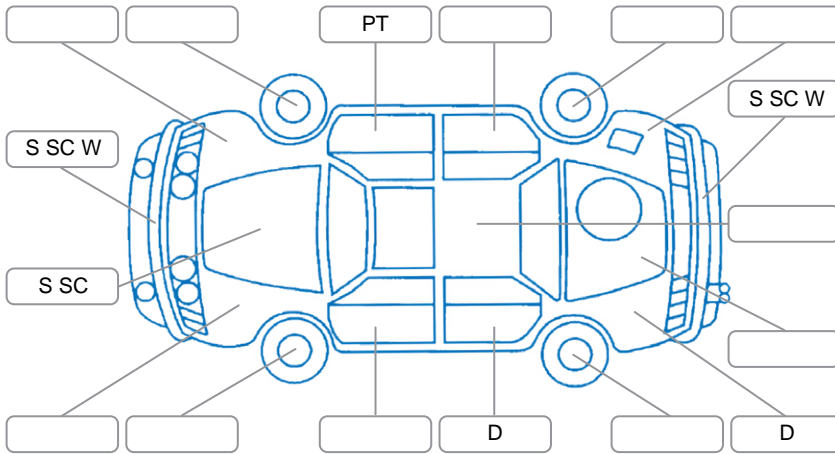

Key
 S = Scratch R = Rust C = Crack * = Decals W = Significant scuffs
 D = Dent PT = Paint defect P = Pin dent SC = Stone Chips

Note: some defects and blemishes may not be displayed in the diagram

Body Inspection Comments

Stone chips in windscreen

Conditions During Body Inspection: Dry

Under Carriage and Under Bonnet Inspection Comments

Interior Comments

Seats:	Average
Carpets:	Average
Panels:	Average
Dashboard:	Average

General Comments