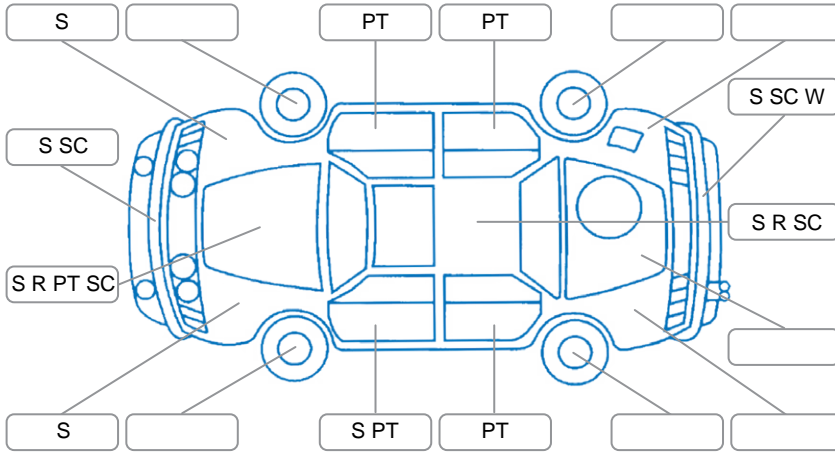

Key

S = Scratch R = Rust C = Crack * = Decals W = Significant scuffs
 D = Dent PT = Paint defect P = Pin dent SC = Stone Chips

Note: some defects and blemishes may not be displayed in the diagram

Body Inspection Comments

Clear coat coming off

Conditions During Body Inspection

Dry

Under Carriage and Under Bonnet Inspection Comments

Battery passed.

Interior Comments

Seats:	marks
Carpets:	Average
Panels:	Average
Dashboard:	Average