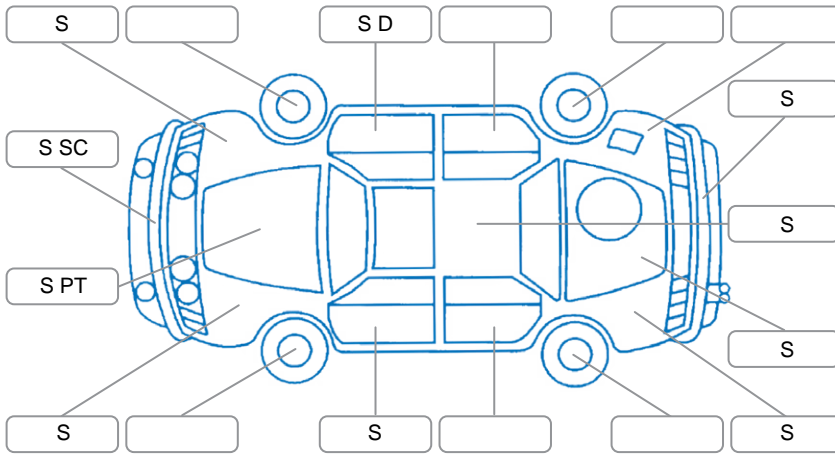

Report ID:	28,173,052	Version:	2
Created:	29 May 2026		

Make:	Mercedes-Benz	Model:	C250
Body Style:	Sports Car	Year:	2012
Rego No.:	QJP170	Rego Expiry:	29 Jul 2026
WoF Expiry:	04 Nov 2026	Odometer:	140,024 Kms
Good No.:	28173052	VIN:	WDD2043472F848261
Next Service:	156,000	Service History:	No

Key
 S = Scratch R = Rust C = Crack * = Decals W = Significant scuffs
 D = Dent PT = Paint defect P = Pin dent SC = Stone Chips

Note: some defects and blemishes may not be displayed in the diagram

Body Inspection Comments

Conditions During Body Inspection	Dry
-----------------------------------	-----

Under Carriage and Under Bonnet Inspection Comments

Interior Comments

Seats:	front passenger seat is loose
Carpets:	Average
Panels:	Average
Dashboard:	Average