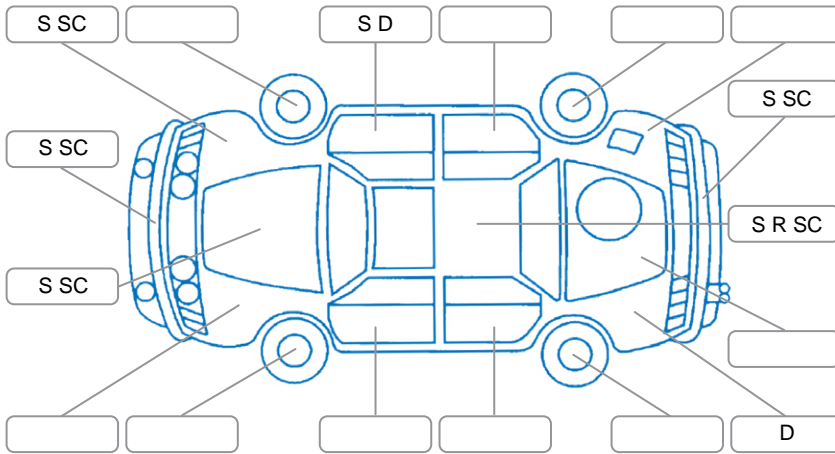

Report ID:	28,172,848	Version:	1
Created:	14 May 2026		

Make:	Hyundai	Model:	Santa FE
Body Style:	SUV	Year:	2019
Rego No.:	MDB389	Rego Expiry:	21 Jun 2026
WoF Expiry:	14 Apr 2027	Odometer:	217,211 Kms
Good No.:	28172848	VIN:	KMHS281CSKU176383
Next Service:	230,000	Service History:	Yes

Key

S = Scratch R = Rust C = Crack * = Decals W = Significant scuffs
 D = Dent PT = Paint defect P = Pin dent SC = Stone Chips

Note: some defects and blemishes may not be displayed in the diagram

Body Inspection Comments

Locking wheel nut key in glovebox. Bullseye with cracks below reg tags

Conditions During Body Inspection

Dry

Under Carriage and Under Bonnet Inspection Comments

Battery passed

Interior Comments

Seats:	Average
Carpets:	Average
Panels:	Average
Dashboard:	Average