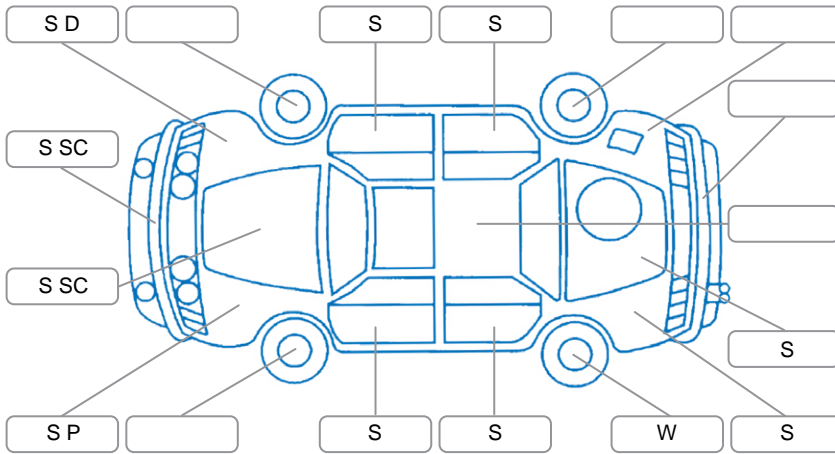

Report ID:	28,172,811	Version:	2
Created:	14 May 2026		

Make:	Suzuki	Model:	Celerio
Body Style:	Hatchback	Year:	2018
Rego No.:	LFQ570	Rego Expiry:	26 Aug 2026
WoF Expiry:	28 May 2027	Odometer:	60,273 Kms
Good No.:	28172811	VIN:	MMSLFE42S00181882
Next Service:	70,000 Kms	Service History:	Yes

Key

S = Scratch R = Rust C = Crack * = Decals W = Significant scuffs
 D = Dent PT = Paint defect P = Pin dent SC = Stone Chips

Note: some defects and blemishes may not be displayed in the diagram

Body Inspection Comments