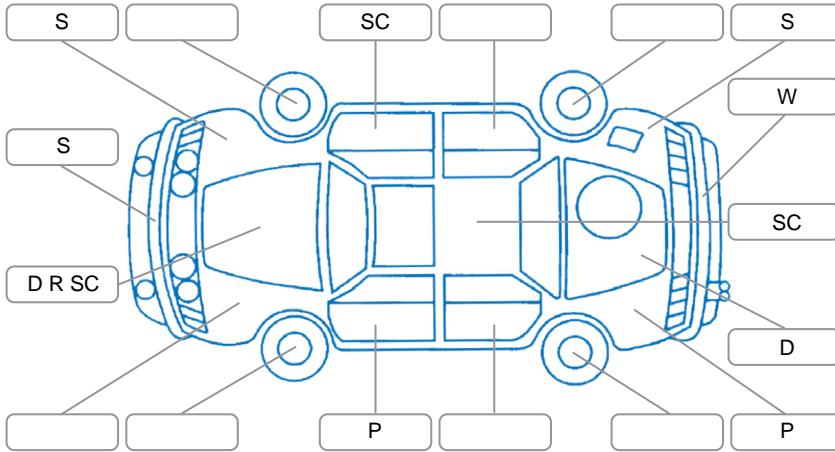

Report ID:	28,172,807	Version:	1
Created:	12 May 2026		

Make:	Mitsubishi	Model:	Triton
Body Style:	Utility	Year:	2021
Rego No.:	NNB170	Rego Expiry:	24 Aug 2026
WoF Expiry:	27 May 2026	Odometer:	182,870 Kms
Good No.:	28172807	VIN:	MMAJLKL10MH017691
Next Service:	195,280	Service History:	Yes

Key

S = Scratch R = Rust C = Crack * = Decals W = Significant scuffs
 D = Dent PT = Paint defect P = Pin dent SC = Stone Chips

Note: some defects and blemishes may not be displayed in the diagram

Body Inspection Comments

Jack and tools missing.

Conditions During Body Inspection

Wet

Under Carriage and Under Bonnet Inspection Comments

Interior Comments

Seats:	Drivers seat torn, passenger side stained
Carpets:	Average
Panels:	Average
Dashboard:	Average