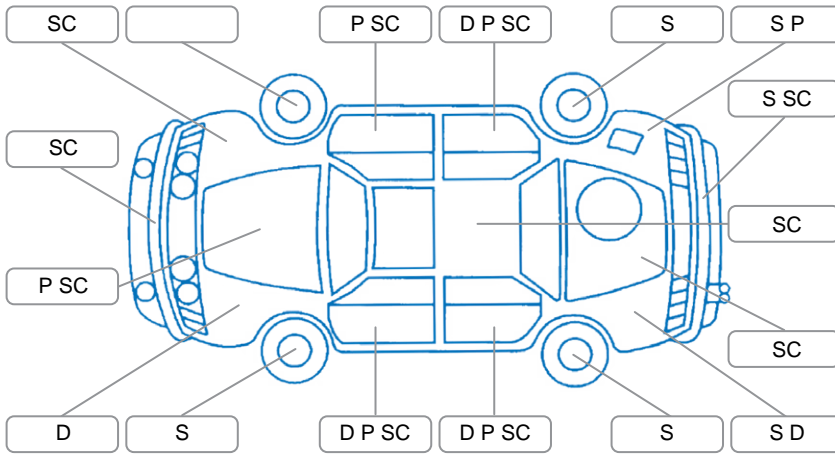

Report ID:	28,172,784	Version:	2
Created:	14 May 2026		

Make:	Subaru	Model:	Impreza
Body Style:	Hatchback	Year:	2017
Rego No.:	KSL672	Rego Expiry:	26 Jul 2026
WoF Expiry:	04 Sep 2026	Odometer:	155,628 Kms
Good No.:	28172784	VIN:	JF1GT7KL5HG008353
Next Service:	157,000 Kms	Service History:	No

### Key

S = Scratch    R = Rust    C = Crack    \* = Decals    W = Significant scuffs  
 D = Dent    PT = Paint defect    P = Pin dent    SC = Stone Chips

Note: some defects and blemishes may not be displayed in the diagram