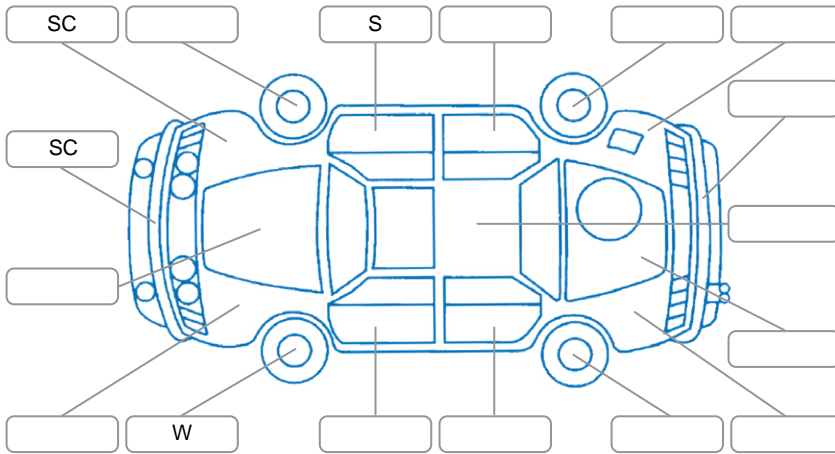

Key
 S = Scratch R = Rust C = Crack * = Decals W = Significant scuffs
 D = Dent PT = Paint defect P = Pin dent SC = Stone Chips

Note: some defects and blemishes may not be displayed in the diagram

Body Inspection Comments

Conditions During Body Inspection: Dry

Under Carriage and Under Bonnet Inspection Comments

Interior Comments

Seats:	Good
Carpets:	Good
Panels:	Good
Dashboard:	Good

General Comments

Vehicle drove well.

Road Conditions During Test Drive	Dry
Engine Timing Mechanism	Unknown
Evidence of Cam Belt Replacement	<input type="checkbox"/> Yes <input type="checkbox"/> No Kms
Inspected by:	Aaron Johnson
Published by:	Aaron Johnson
Inspection Date:	28 May 2026