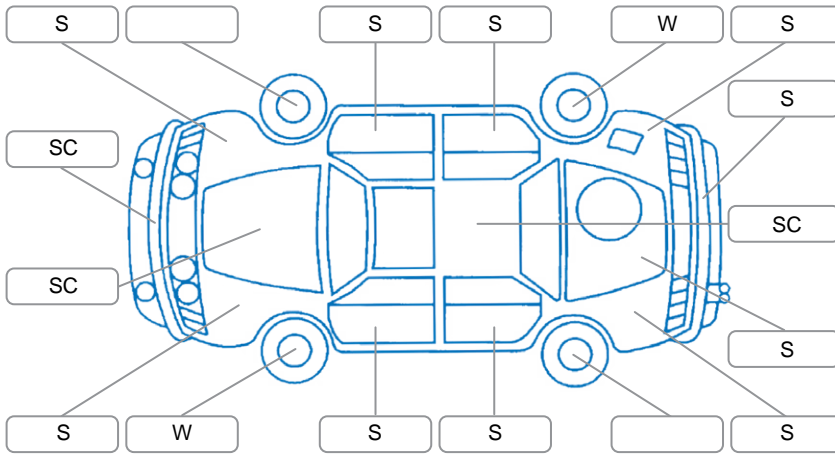

Report ID:	28,172,573	Version:	1
Created:	12 May 2026		

Make:	Hyundai	Model:	Sonata
Body Style:	Sedan	Year:	2015
Rego No.:	HWU533	Rego Expiry:	26 Aug 2026
WoF Expiry:	17 Apr 2027	Odometer:	175,909 Kms
Good No.:	28172573	VIN:	KMHE341FMFA081103
Next Service:	184500	Service History:	No

Key
 S = Scratch R = Rust C = Crack * = Decals W = Significant scuffs
 D = Dent PT = Paint defect P = Pin dent SC = Stone Chips

Note: some defects and blemishes may not be displayed in the diagram

Body Inspection Comments

Conditions During Body Inspection: Dry

Under Carriage and Under Bonnet Inspection Comments

Front wheel drive

Interior Comments

Seats:	Good
Carpets:	Good
Panels:	front armrest wrinkles
Dashboard:	Good

General Comments