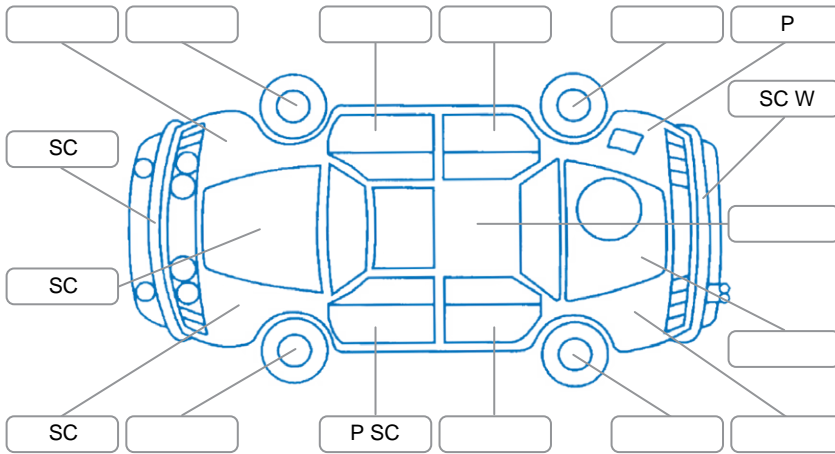

Report ID:	28,172,556	Version:	2
Created:	13 May 2026		

Make:	KIA	Model:	Sportage
Body Style:	SUV	Year:	2018
Rego No.:	LEP201	Rego Expiry:	01 Aug 2026
WoF Expiry:	09 Feb 2027	Odometer:	89,263 Kms
Good No.:	28172556	VIN:	KNAPN81AMJ7408768
Next Service:	97000	Service History:	No

Key
 S = Scratch R = Rust C = Crack * = Decals W = Significant scuffs
 D = Dent PT = Paint defect P = Pin dent SC = Stone Chips

Note: some defects and blemishes may not be displayed in the diagram

Body Inspection Comments

Conditions During Body Inspection: Dry

Under Carriage and Under Bonnet Inspection Comments

Interior Comments

Seats:	Good
Carpets:	Good
Panels:	Good
Dashboard:	Good

General Comments

Road Conditions During Test Drive	Dry		
Engine Timing Mechanism	Timing Chain		
Evidence of Cam Belt Replacement	<input type="checkbox"/> Yes	<input type="checkbox"/> No	Kms
Inspected by:	Alana Saunders		
Published by:	Alana Saunders		
Inspection Date:	13 May 2026		