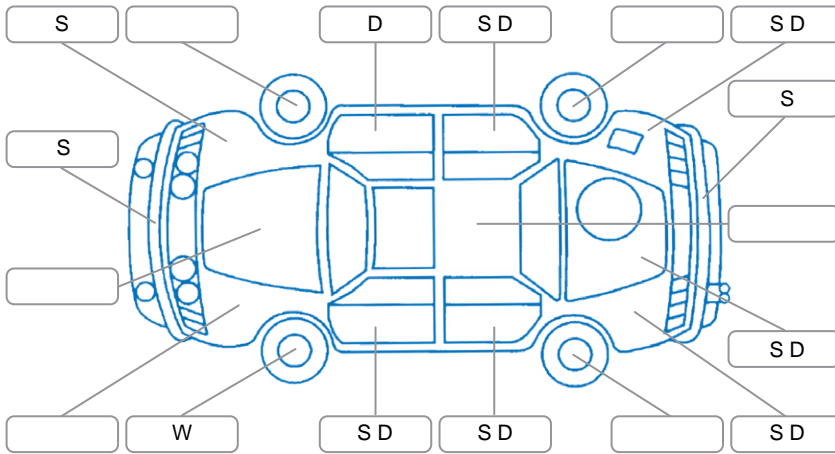

Report ID:	28,172,489	Version:	1
Created:	09 May 2026		

Make:	Subaru	Model:	Forester
Body Style:	Wagon	Year:	2013
Rego No.:	RFJ436	Rego Expiry:	05 Dec 2025
WoF Expiry:	13 Jun 2026	Odometer:	90,441 Kms
Good No.:	28172489	VIN:	7AT0GF17X24021041
Next Service:	84,000 kms	Service History:	No

**Key**  
 S = Scratch    R = Rust    C = Crack    \* = Decals    W = Significant scuffs  
 D = Dent    PT = Paint defect    P = Pin dent    SC = Stone Chips

Note: some defects and blemishes may not be displayed in the diagram

### Body Inspection Comments

Rear middle seat belt torn, engine oil leak.

Conditions During Body Inspection    Dry