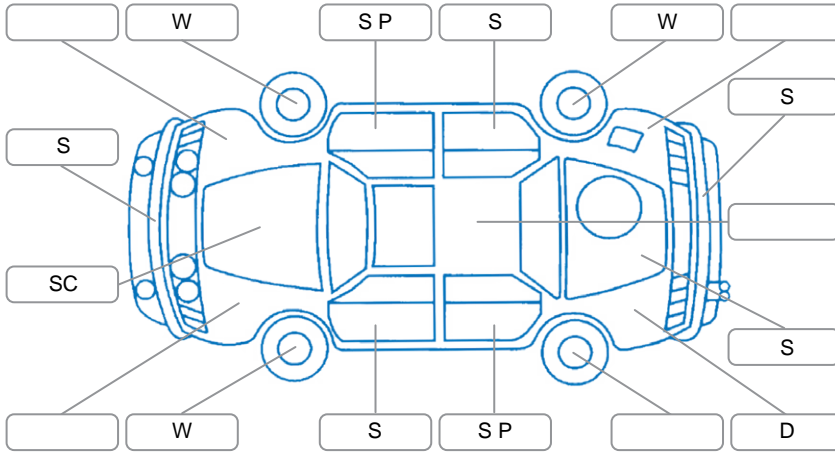

Report ID:	28,172,427	Version:	1
Created:	12 May 2026		

Make:	Nissan	Model:	Murano
Body Style:	Wagon	Year:	2005
Rego No.:	KNJ861	Rego Expiry:	27 Feb 2026
WoF Expiry:	07 Jul 2026	Odometer:	180,852 Kms
Good No.:	28172427	VIN:	7AT0DH74X16000663
Next Service:	185,000 kms	Service History:	No

Key

S = Scratch R = Rust C = Crack * = Decals W = Significant scuffs
 D = Dent PT = Paint defect P = Pin dent SC = Stone Chips

Note: some defects and blemishes may not be displayed in the diagram

Body Inspection Comments

Windscreen stone chip cracked
 Headlights faded

Conditions During Body Inspection

Wet

Under Carriage and Under Bonnet Inspection Comments

Fwd
 Engine oil leak
 Steering rack oil leak

Interior Comments

Seats:	FR seat base pad torn
Carpets:	Good
Panels:	Good
Dashboard:	Good