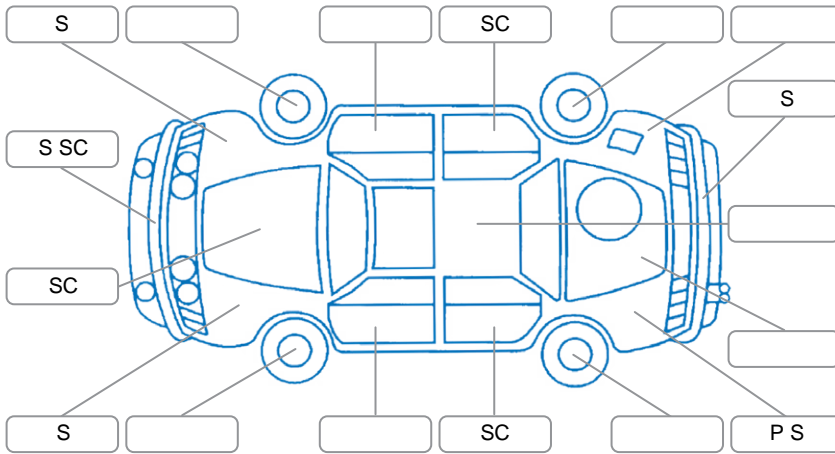

Make:	Hyundai	Model:	Santa FE
Body Style:	SUV	Year:	2013
Rego No.:	RTH833	Rego Expiry:	11 Sep 2026
WoF Expiry:	27 May 2027	Odometer:	273,637 Kms
Good No.:	28172323	VIN:	KMHS81XSCU919630
Next Service:	278,500kms	Service History:	Yes

Key
 S = Scratch R = Rust C = Crack * = Decals W = Significant scuffs
 D = Dent PT = Paint defect P = Pin dent SC = Stone Chips

Note: some defects and blemishes may not be displayed in the diagram

Body Inspection Comments

Left roof rail moulding missing.

Conditions During Body Inspection Dry

Under Carriage and Under Bonnet Inspection Comments

Interior Comments

Seats:	3rd row seat handle broken.
Carpets:	Average
Panels:	Average
Dashboard:	Average

General Comments

7 seater AWD diesel auto SUV

Road Conditions During Test Drive	Wet	
Engine Timing Mechanism	Timing Chain	
Evidence of Cam Belt Replacement	<input type="checkbox"/> Yes <input type="checkbox"/> No	Kms
Inspected by:	Daryll Timms	
Published by:	Leon Sun	
Inspection Date:	08 May 2026	