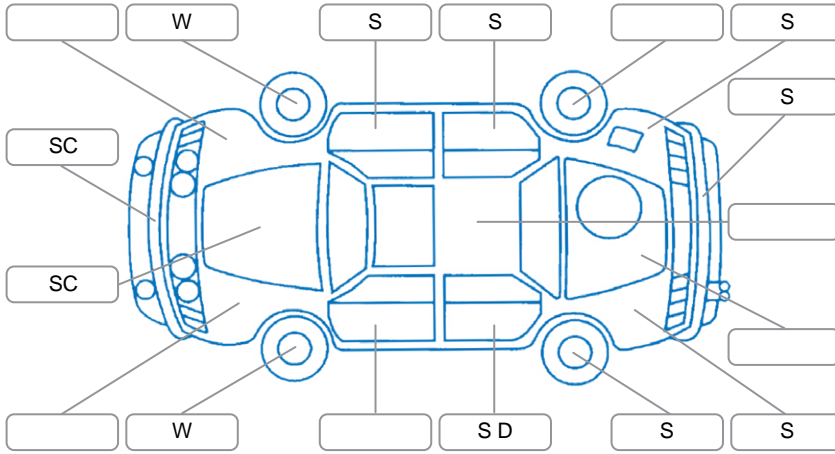

Report ID:	28,172,265	Version:	3
Created:	11 May 2026		

Make:	Toyota	Model:	Highlander
Body Style:	SUV	Year:	2023
Rego No.:	PRH730	Rego Expiry:	16 Jul 2026
WoF Expiry:	02 Jan 2027	Odometer:	69,107 Kms
Good No.:	28172265	VIN:	5TDLB3CH80S105053
Next Service:	77000	Service History:	Yes

Key
 S = Scratch R = Rust C = Crack * = Decals W = Significant scuffs
 D = Dent PT = Paint defect P = Pin dent SC = Stone Chips

Note: some defects and blemishes may not be displayed in the diagram

Body Inspection Comments

Left side dashboard leather torn, LR interior roof torn,

Conditions During Body Inspection

Under Carriage and Under Bonnet Inspection Comments

Interior Comments

Seats:	Good
Carpets:	Good
Panels:	Good
Dashboard:	Good