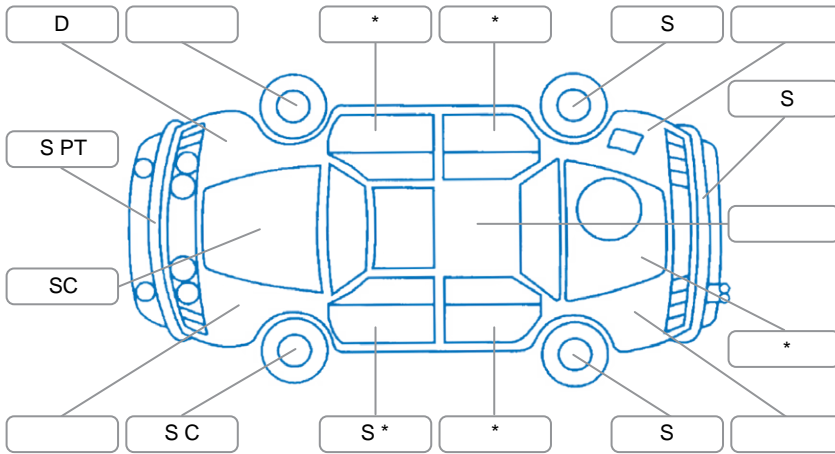

Report ID:	28,172,142	Version:	2
Created:	10 Jun 2026		

Make:	Hyundai	Model:	Ioniq
Body Style:	Hatchback	Year:	2023
Rego No.:	PRT444	Rego Expiry:	
WoF Expiry:	05 Jan 2027	Odometer:	92,745 Kms
Good No.:	28172142	VIN:	KMHC751CVNU293771
Next Service:	105000	Service History:	Yes

Key
 S = Scratch R = Rust C = Crack * = Decals W = Significant scuffs
 D = Dent PT = Paint defect P = Pin dent SC = Stone Chips

Note: some defects and blemishes may not be displayed in the diagram

Body Inspection Comments

Driver door seal torn, R sill scratched,

Conditions During Body Inspection

Under Carriage and Under Bonnet Inspection Comments

Interior Comments

Seats:	both front seat stains ,
Carpets:	Good
Panels:	Good
Dashboard:	dashboard crack ,

General Comments

minor crack in instrument cluster

Road Conditions During Test Drive	Dry		
Engine Timing Mechanism	Timing Chain		
Evidence of Cam Belt Replacement	<input type="checkbox"/> Yes	<input type="checkbox"/> No	Kms
Inspected by:	Curshey Accad		
Published by:	Darryl Kereti		
Inspection Date:	11 May 2026		