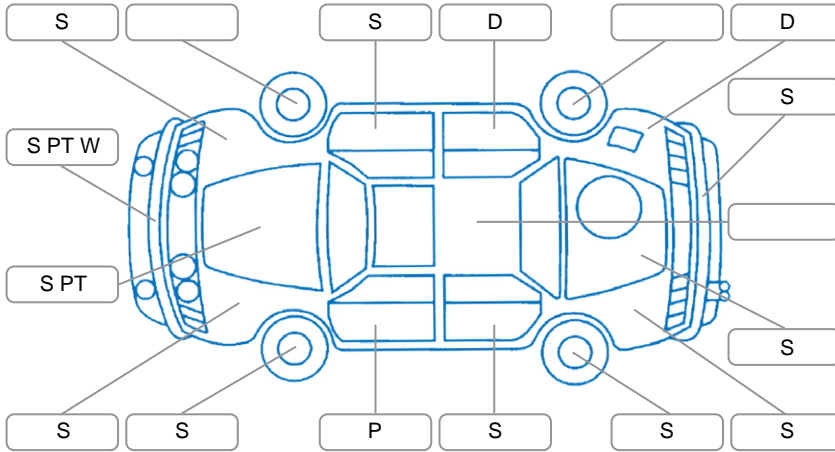

Report ID:	28,172,103	Version:	2
Created:	12 Jun 2026		

Make:	Toyota	Model:	Rav4
Body Style:	SUV	Year:	2022
Rego No.:	PHC709	Rego Expiry:	29 Jun 2026
WoF Expiry:	30 Jun 2026	Odometer:	73,597 Kms
Good No.:	28172103	VIN:	JTMBW3FV30D151001
Next Service:	85000	Service History:	Yes

**Key**

S = Scratch    R = Rust    C = Crack    \* = Decals    W = Significant scuffs  
 D = Dent    PT = Paint defect    P = Pin dent    SC = Stone Chips

Note: some defects and blemishes may not be displayed in the diagram